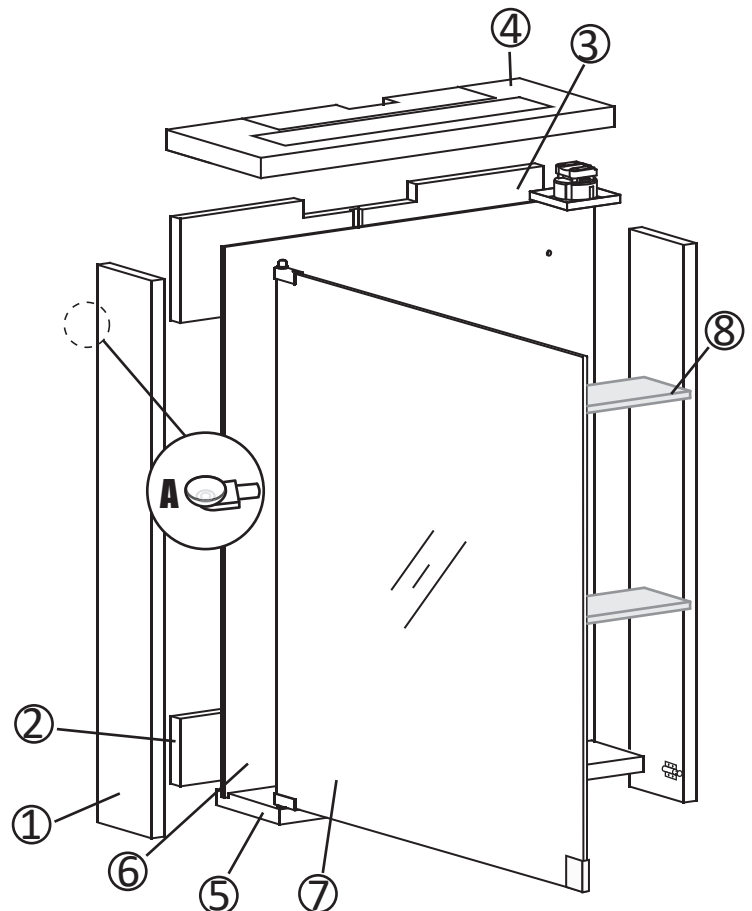

	A	B	C	D
420mm model	685mm	198mm	424mm	120mm

- 1) The light source of this luminaire is not replaceable; when the light source reaches its end of life the whole luminaire shall be replaced
- 2) If the flexible cable or cord of this luminaire is damaged, it shall be exclusively replaced by the manufacturer or his service agent or a similar qualified person in order to avoid a hazard
- 3) The Minimum distance from lighted objects is 0,3 m.
- 4) For indoor use only.

A x 8

B x 4

C x 4

3x16mm

D x 4

5x50mm

**FOR CIRCUIT
BREAKER SOCKET**

H x 1

E x 1

F x 1

G x 1

Art. nr.	Qty	Meas. (mm)
①	2	660 X 120 X 18
②	1	384 X 80 X 15
③	1	384 X 120 X 15
④	1	424 X 198 X 25
⑤	1	384 X 120 X 18
⑥	1	394 X 652 X 5
⑦	1	379 X 633 X 6
⑧	2	382 X 76 X 6

1A1

1A2

1A

1B1