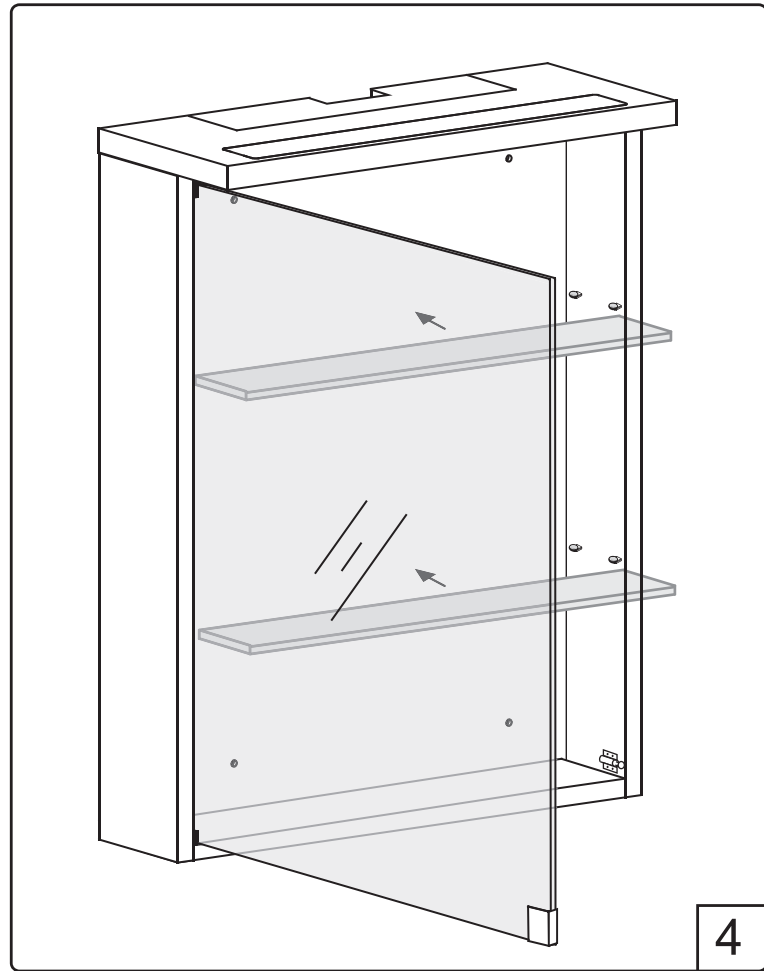

	A	B	C	D
420mm model	685mm	198mm	424mm	120mm

- 1) The light source of this luminaire is not replaceable; when the light source reaches its end of life the whole luminaire shall be replaced
- 2) If the flexible cable or cord of this luminaire is damaged, it shall be exclusively replaced by the manufacturer or his service agent or a similar qualified person in order to avoid a hazard
- 3) The Minimum distance from lighted objects is 0,3 m.
- 4) For indoor use only.

E x 1

F x 1

G x 1

Art. nr.	Qty	Meas. (mm)
①	2	660 X 120 X 18
②	1	384 X 80 X 15
③	1	384 X 120 X 15
④	1	424 X 198 X 25
⑤	1	384 X 120 X 18
⑥	1	394 X 652 X 5
⑦	1	379 X 633 X 6
⑧	2	382 X 76 X 6

1A1

1A2

1A

1B1

B.1

B.2

B.3

1B2

B.4

B.5

B.6

1B