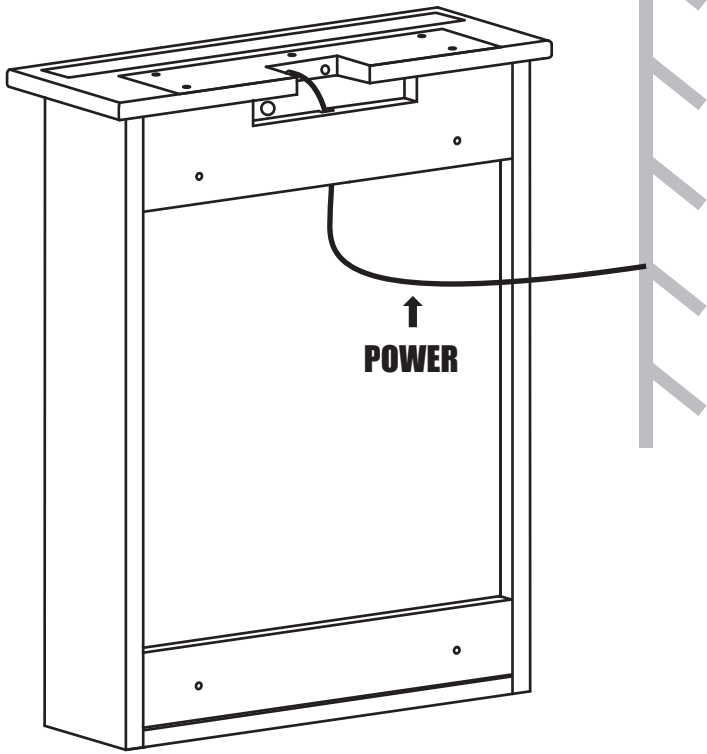

1A1

1A2

1A

1B1

B.1

B.2

B.3

1B2

B.4

B.5

B.6

1B