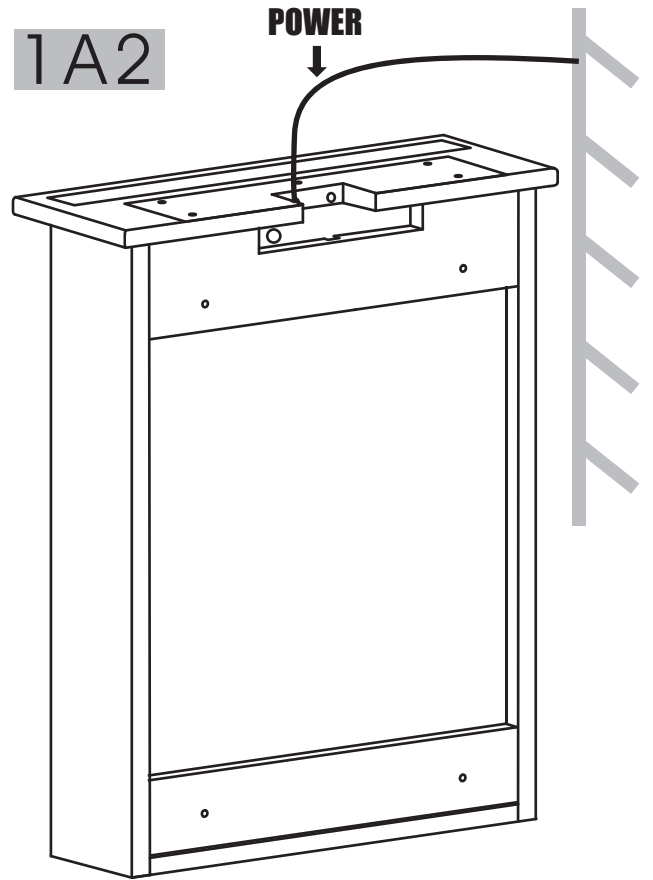

	A	B	C	D
420mm model	685mm	198mm	424mm	120mm

- 1) The light source of this luminaire is not replaceable; when the light source reaches its end of life the whole luminaire shall be replaced
- 2) If the flexible cable or cord of this luminaire is damaged, it shall be exclusively replaced by the manufacturer or his service agent or a similar qualified person in order to avoid a hazard
- 3) The Minimum distance from lighted objects is 0,3 m.
- 4) For indoor use only.

E x 1

F x 1

G x 1

Art. nr.	Qty	Meas. (mm)
①	2	660 X 120 X 18
②	1	384 X 80 X 15
③	1	384 X 120 X 15
④	1	424 X 198 X 25
⑤	1	384 X 120 X 18
⑥	1	394 X 652 X 5
⑦	1	379 X 633 X 6
⑧	2	382 X 76 X 6

1A1

1A2

1A

1B1