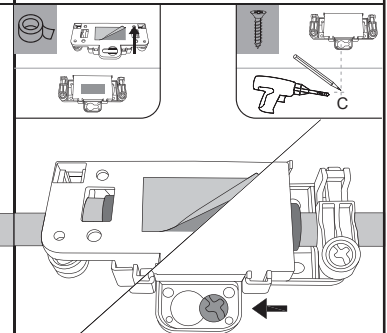

	A	B	C	D
420mm model	685mm	198mm	424mm	120mm

- 1) The light source of this luminaire is not replaceable; when the light source reaches its end of life the whole luminaire shall be replaced
- 2) If the flexible cable or cord of this luminaire is damaged, it shall be exclusively replaced by the manufacturer or his service agent or a similar qualified person in order to avoid a hazard
- 3) The Minimum distance from lighted objects is 0,3 m.
- 4) For indoor use only.

E x 1

F x 1

G x 1

Art. nr.	Qty	Meas. (mm)
①	2	660 X 120 X 18
②	1	384 X 80 X 15
③	1	384 X 120 X 15
④	1	424 X 198 X 25
⑤	1	384 X 120 X 18
⑥	1	394 X 652 X 5
⑦	1	379 X 633 X 6
⑧	2	382 X 76 X 6

1A1

1A2

1A

1B1

B.1

B.2

B.3

1B2

B.4

B.5

B.6

1B