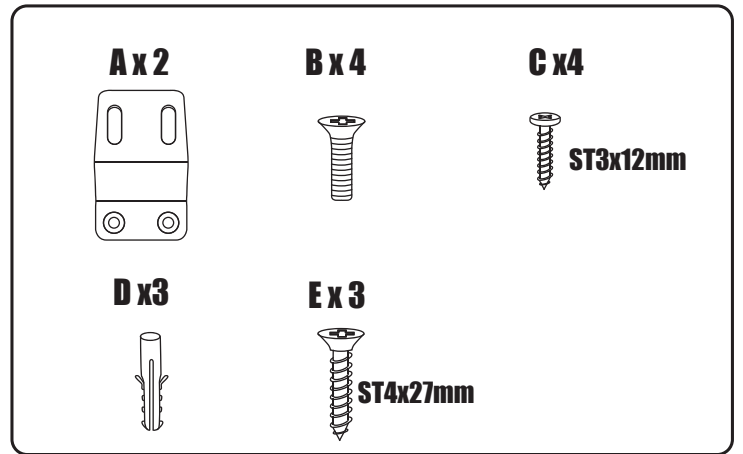

**FLEX LED**  
415/590/890/1190

### FLEX LED 415/590/890/1190

Art. nr.	Qty	Meas. (mm)
①	1	415/590/890/1190 X 38 X 55
②	2	35 X 30 X 22
③	2	50 X 30 X 10
④	1	75 X 39 X 15

  ~230V  
Only By Professional

1

  ~230V  
Only By Professional

2