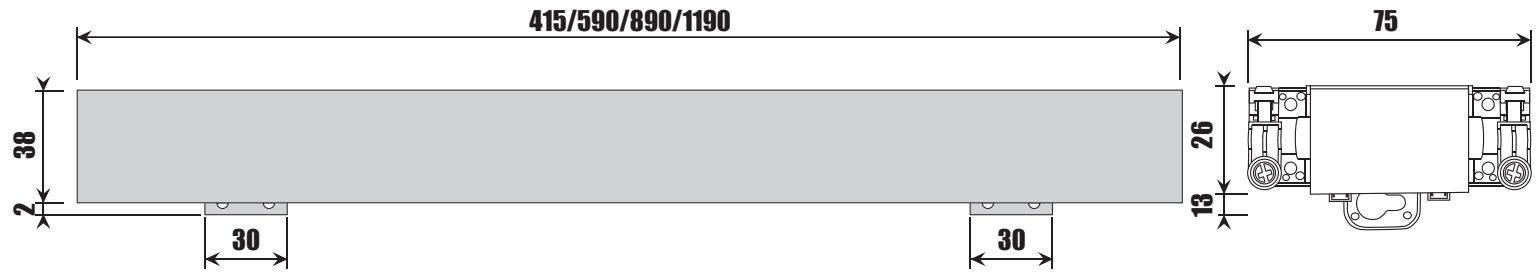

**FLEX LED**  
415/590/890/1190

### FLEX LED 415/590/890/1190

Art. nr.	Qty	Meas. (mm)
①	1	415/590/890/1190 X 38 X 55
②	2	35 X 30 X 22
③	2	50 X 30 X 10
④	1	75 X 39 X 15

  ~230V  
Only By Professional

1

  ~230V  
Only By Professional

2