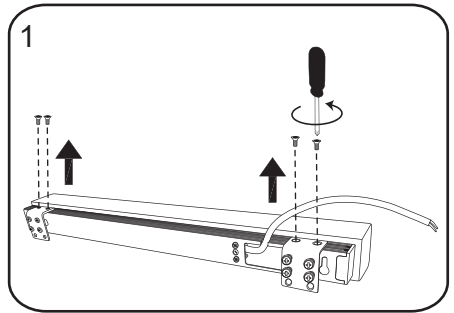

### FLEX LED 415/590/890/1190

Art. nr.	Qty	Meas. (mm)
①	1	415/590/890/1190 X 38 X 55
②	2	35 X 30 X 22
③	2	50 X 30 X 10
④	1	75 X 39 X 15

  ~230V  
Only By Professional

1

  ~230V  
Only By Professional

2