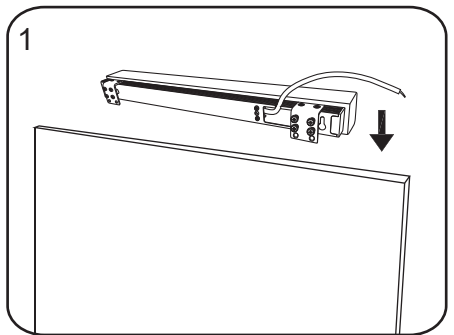

**FLEX LED**  
415/590/890/1190

### FLEX LED 415/590/890/1190

Art. nr.	Qty	Meas. (mm)
①	1	415/590/890/1190 X 38 X 55
②	2	35 X 30 X 22
③	2	50 X 30 X 10
④	1	75 X 39 X 15

  ~230V  
Only By Professional

1

  ~230V  
Only By Professional

2