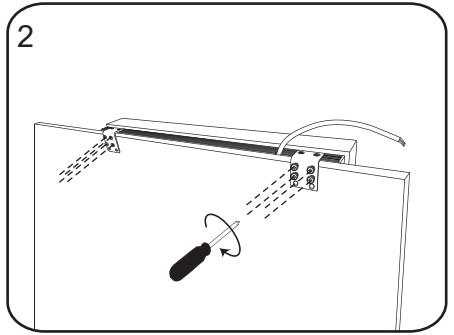

**FLEX LED**  
415/590/890/1190

### FLEX LED 415/590/890/1190

Art. nr.	Qty	Meas. (mm)
①	1	415/590/890/1190 X 38 X 55
②	2	35 X 30 X 22
③	2	50 X 30 X 10
④	1	75 X 39 X 15

  ~230V  
Only By Professional

1

  ~230V  
Only By Professional

2