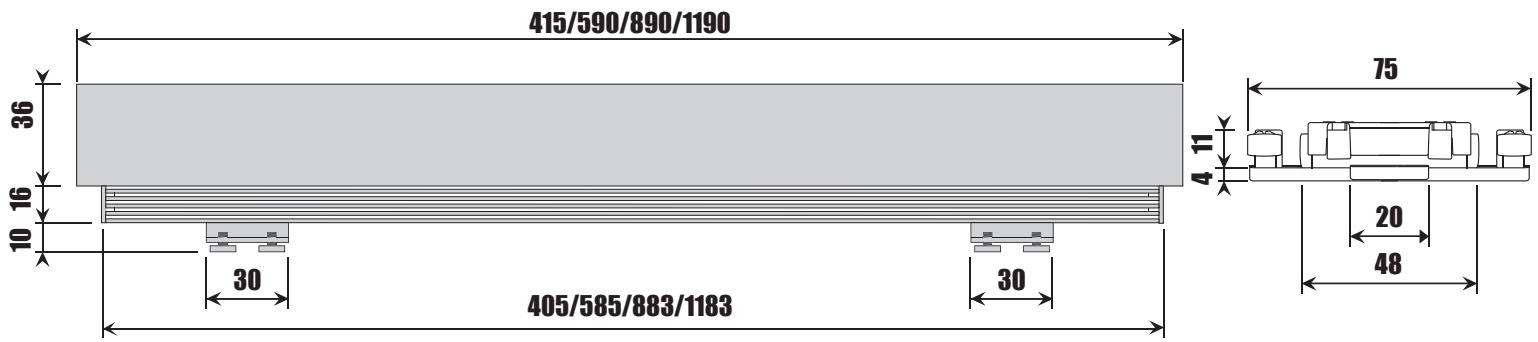

**FLEX LED**  
415/590/890/1190

### FLEX LED 415/590/890/1190

Art. nr.	Qty	Meas. (mm)
①	1	415/590/890/1190 X 38 X 55
②	2	35 X 30 X 22
③	2	50 X 30 X 10
④	1	75 X 39 X 15

  ~230V  
Only By Professional

1

  ~230V  
Only By Professional

2