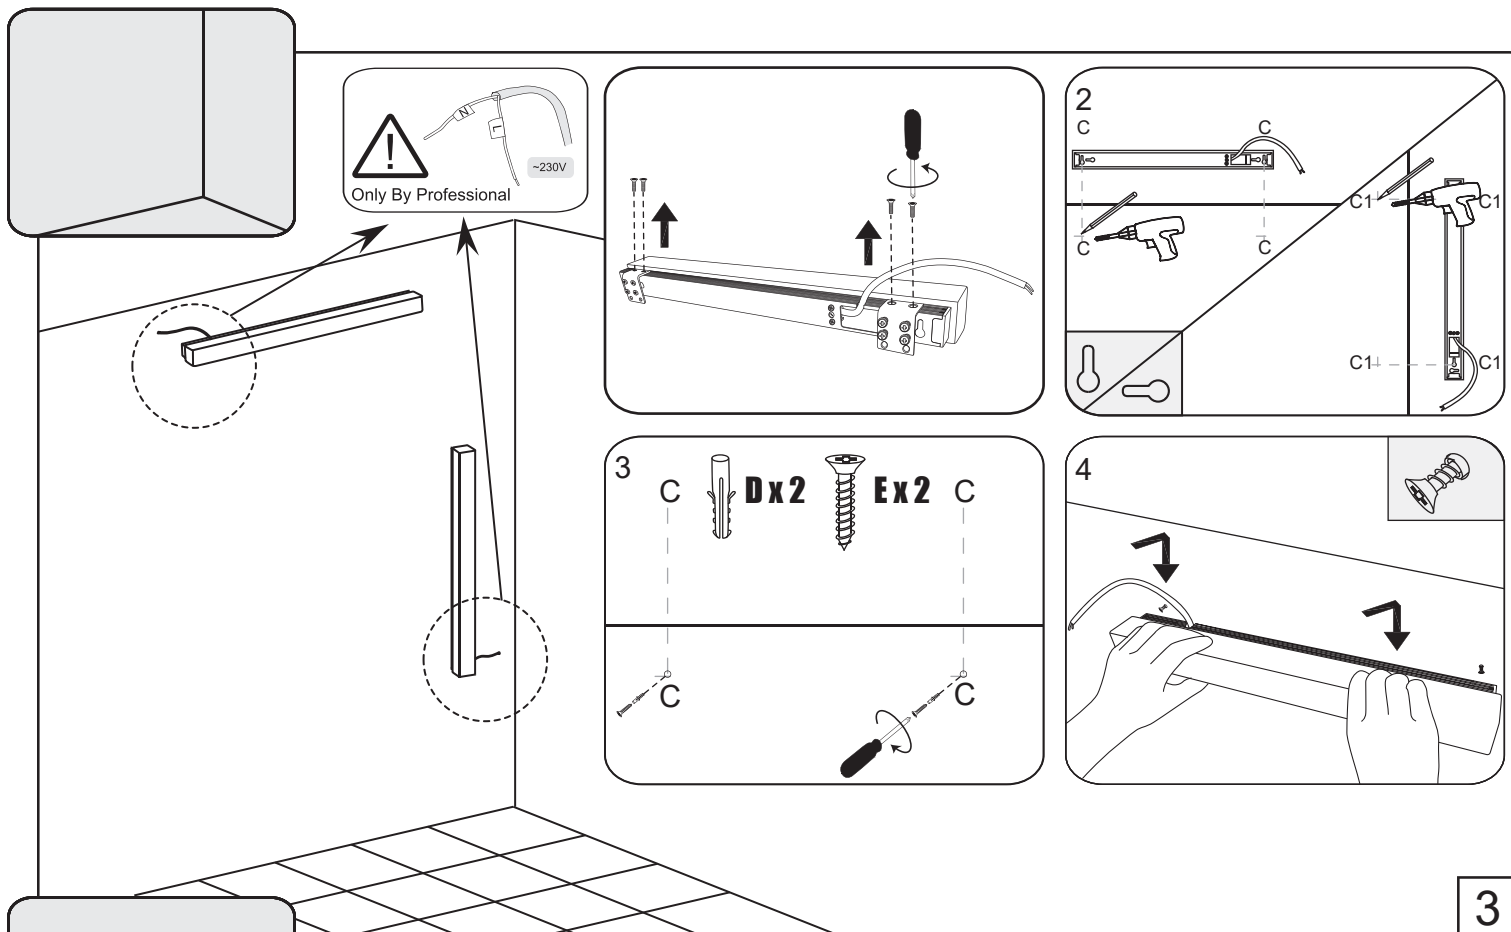

### FLEX LED 415/590/890/1190

Art. nr.	Qty	Meas. (mm)
①	1	415/590/890/1190 X 38 X 55
②	2	35 X 30 X 22
③	2	50 X 30 X 10
④	1	75 X 39 X 15

  ~230V  
Only By Professional

1

  ~230V  
Only By Professional

2