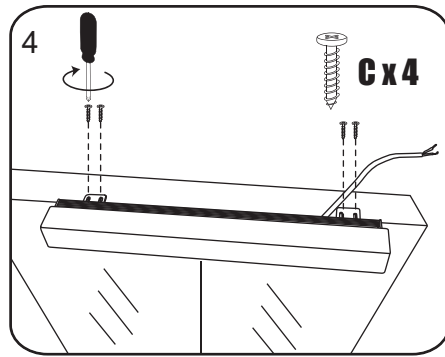

### FLEX LED 415/590/890/1190

Art. nr.	Qty	Meas. (mm)
①	1	415/590/890/1190 X 38 X 55
②	2	35 X 30 X 22
③	2	50 X 30 X 10
④	1	75 X 39 X 15

  ~230V  
Only By Professional

1

  ~230V  
Only By Professional

2