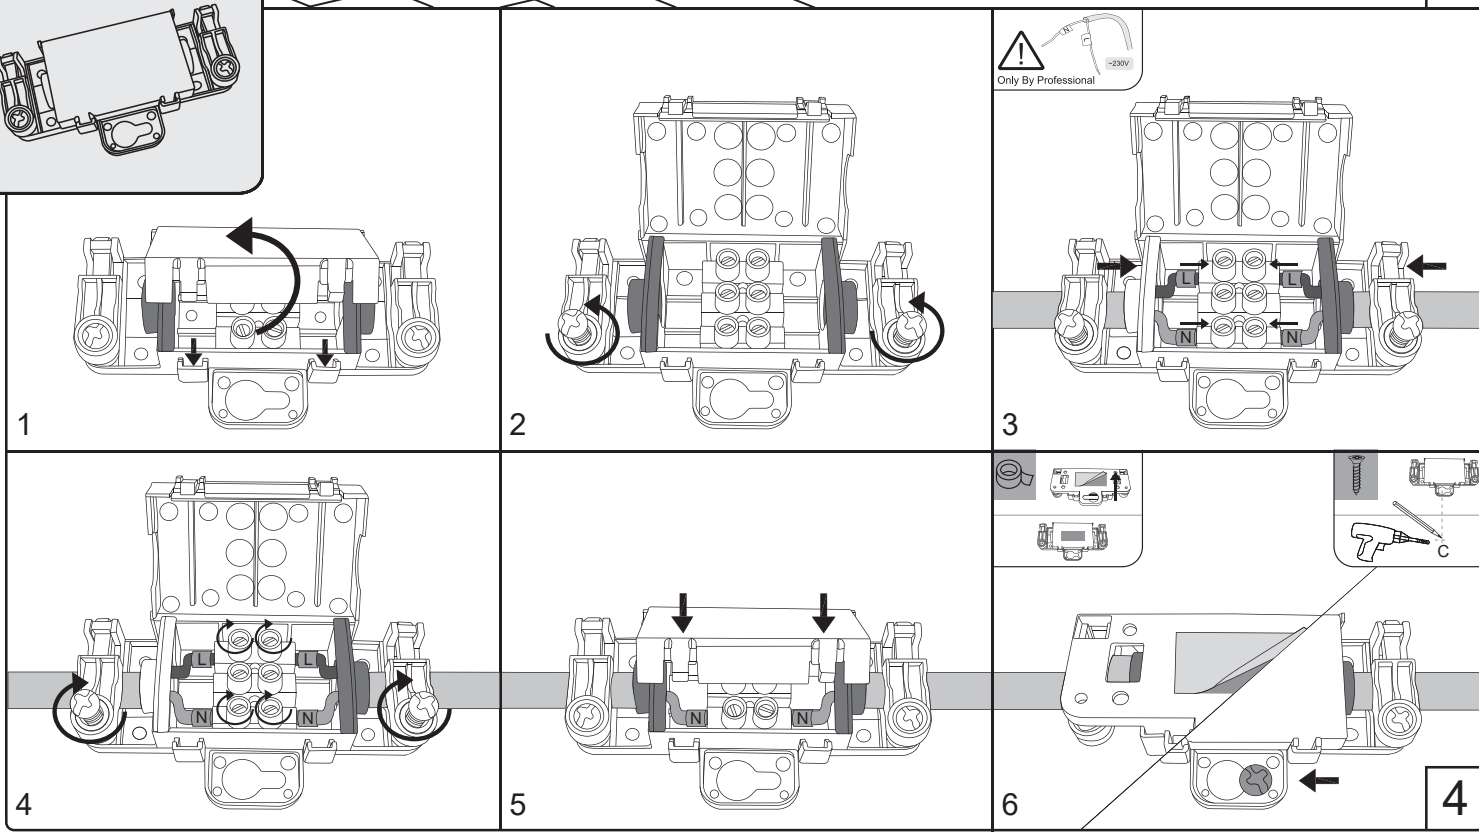

### FLEX LED 415/590/890/1190

Art. nr.	Qty	Meas. (mm)
①	1	415/590/890/1190 X 38 X 55
②	2	35 X 30 X 22
③	2	50 X 30 X 10
④	1	75 X 39 X 15

  ~230V  
Only By Professional

1

  ~230V  
Only By Professional

2