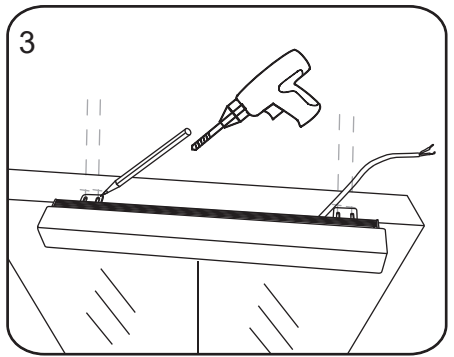

### FLEX LED 415/590/890/1190

Art. nr.	Qty	Meas. (mm)
①	1	415/590/890/1190 X 38 X 55
②	2	35 X 30 X 22
③	2	50 X 30 X 10
④	1	75 X 39 X 15

  ~230V  
Only By Professional

1

  ~230V  
Only By Professional

2