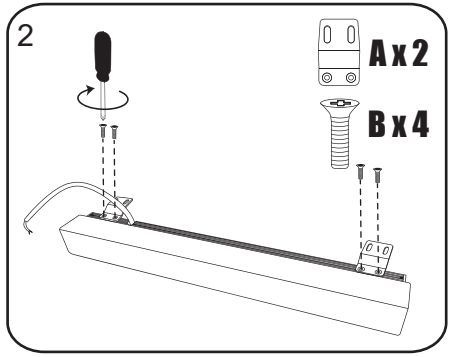

### FLEX LED 415/590/890/1190

Art. nr.	Qty	Meas. (mm)
①	1	415/590/890/1190 X 38 X 55
②	2	35 X 30 X 22
③	2	50 X 30 X 10
④	1	75 X 39 X 15

  ~230V  
Only By Professional

1

  ~230V  
Only By Professional

2