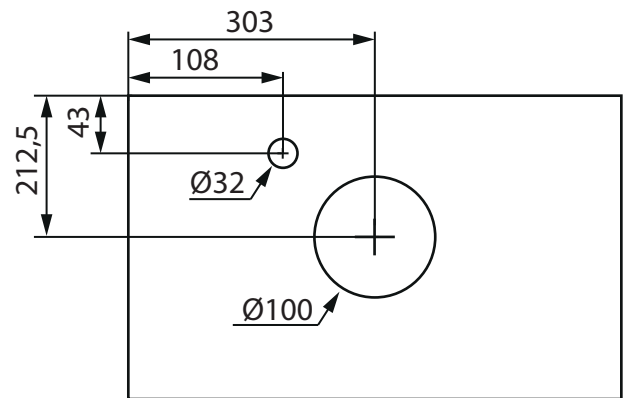

NORRO®

TOP PLATE 600
ART: 3010, 3063

1

2

3

LIFESTYLE CONCEPT/ FLEXLINE

LOOP

PEAK

(mm)

COAST

INDRIA

(mm)

RELOUNGE

LOOP

PEAK

(mm)