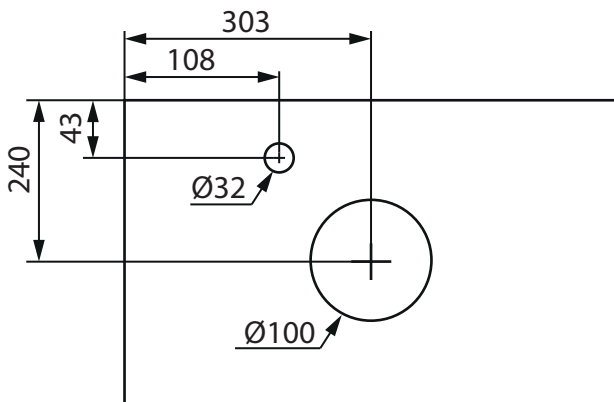

NORRO®

TOP PLATE 600
ART: 3010, 3063

1

2

3

LIFESTYLE CONCEPT/ FLEXLINE

LOOP

PEAK

(mm)

COAST

INDRIA

(mm)

RELOUNGE

LOOP

PEAK

(mm)