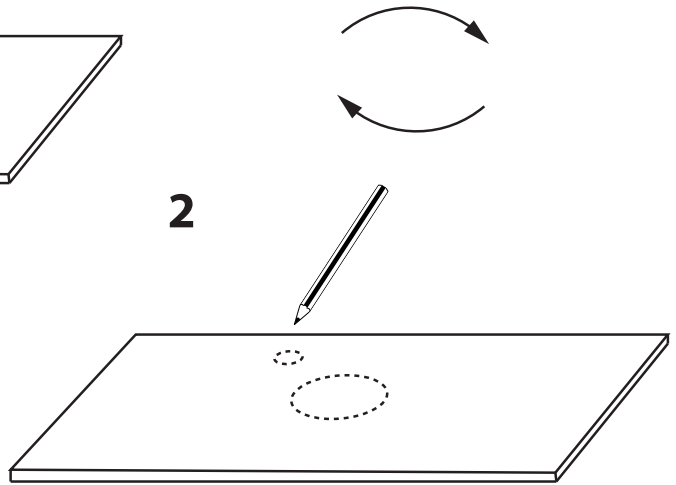

NORRO®

TOP PLATE 600
ART: 3010, 3063

1

2

3

LIFESTYLE CONCEPT/ FLEXLINE

LOOP

PEAK

(mm)

COAST

INDRIA

(mm)

RELOUNGE

LOOP

PEAK

(mm)