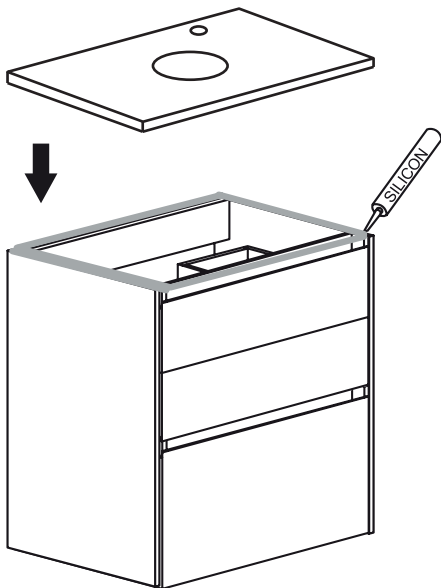

NORRO®

TOP PLATE 600
ART: 3010, 3063

1

2

3

LIFESTYLE CONCEPT/ FLEXLINE

LOOP

PEAK