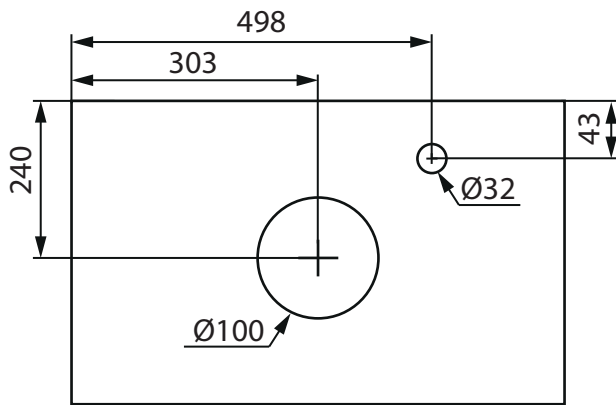

NORRO®

TOP PLATE 600
ART: 3010, 3063

1

2

3

LIFESTYLE CONCEPT/ FLEXLINE

LOOP

PEAK

(mm)

COAST

INDRIA

(mm)

RELOUNGE

LOOP

PEAK

(mm)