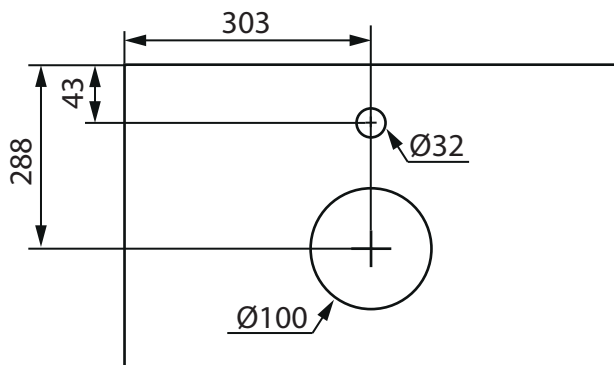

NORRO®

TOP PLATE 600
ART: 3010, 3063

1

2

3

LIFESTYLE CONCEPT/ FLEXLINE

LOOP

PEAK

(mm)

COAST

INDRIA

(mm)

RELOUNGE

LOOP

PEAK

(mm)