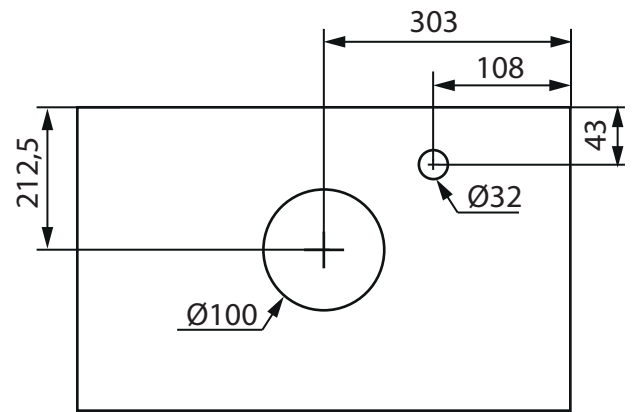

NORRO®

TOP PLATE 600
ART: 3010, 3063

1

2

3

LIFESTYLE CONCEPT/ FLEXLINE

LOOP

PEAK

(mm)

COAST

INDRIA

(mm)

RELOUNGE

LOOP

PEAK

(mm)