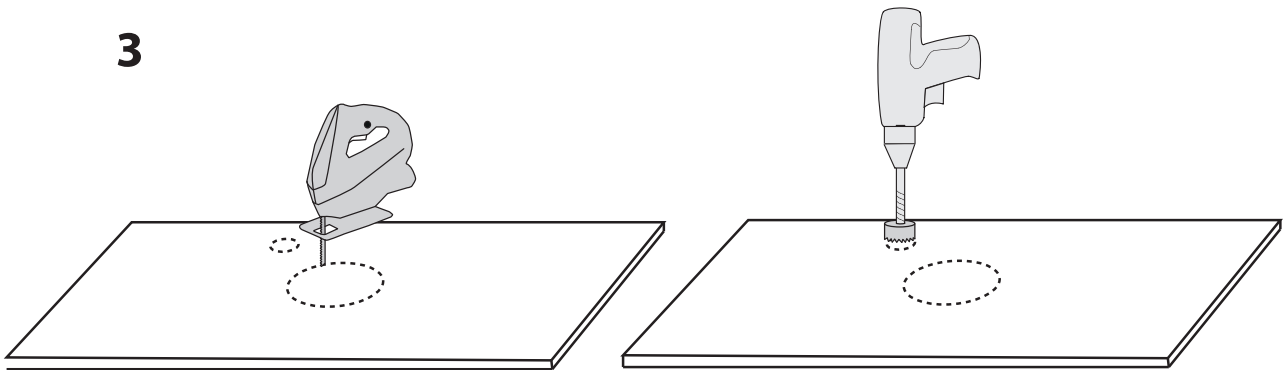

NORRO®

TOP PLATE 600
ART: 3010, 3063

1

2

3

LIFESTYLE CONCEPT/ FLEXLINE

LOOP

PEAK

(mm)

COAST

INDRIA

(mm)

RELOUNGE

LOOP

PEAK

(mm)