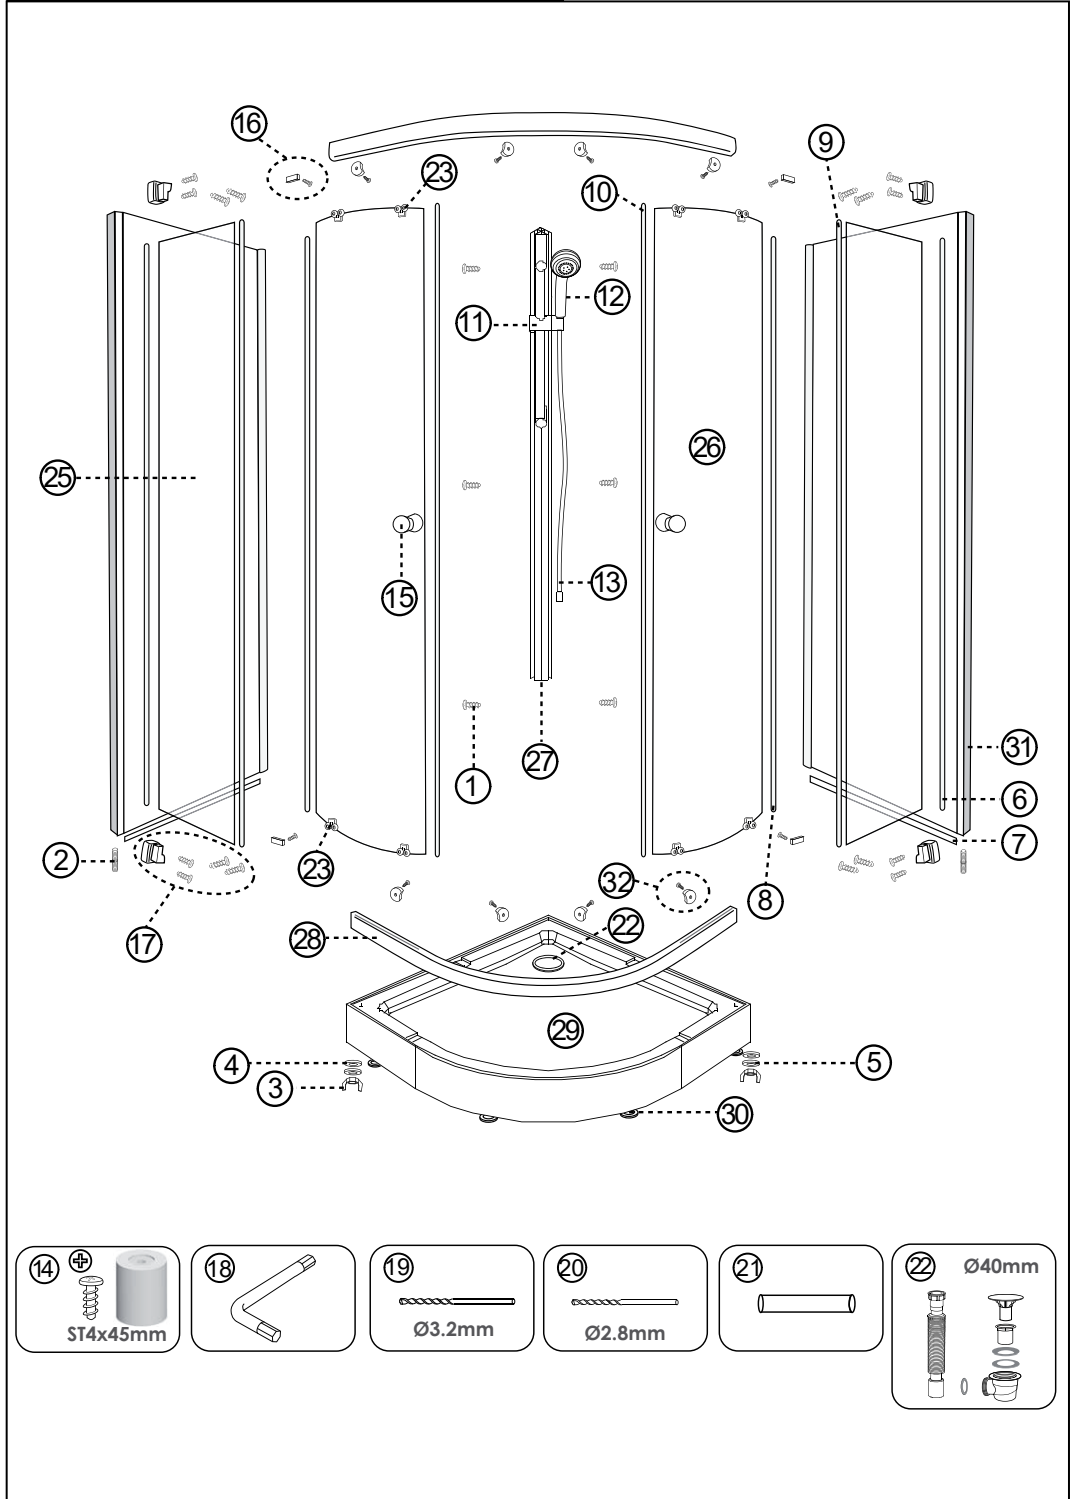

Exploded view / Sprängskiss

Drawing Nr.	Art Nr.	Description	Unit
1	95070	ST4x10mm screws	set
2		M6 - ST4.5 tray corner screw	set
3		Hexagon tail screw nut	set
4		Plastic M6 spacer	set
5		M6 washer bolt	set
18 & 21		Allen key & guide for screw	pc
19 & 20		2.8mm & 3.2mm drill bit	pc
6	95071	Back panel gasket	set
7		Back panel bottom gasket	set
8	95072	Door water protection gasket	set
9		Side panel water protection gasket	set
10		Magenetic door gasket	set
11	9261-B	Sliding bar	set
12	9321-G	Shower head	pc
13	9087	150cm shower hose	pc
14	9261-C	Sliding bar connector for Lake/Ocean	set
15	9400-B	Plastic handle set	set
16	9400-F	Glass clip set (lower & upper)	set
17	9400-E	Plastic connetor set with screws	set
22	9400-AS	Drainage set	set
23	95073	Lower spring wheel	set
		Upper wheel	set
25	95077	Side panel glass 900mm	pc
26	95079	Door glass	pc
27	95078	Corner profile	pc
28	95074	Rail profile	pc
29	2440	Tray for Round 900x900mm	pc
30	9400-AG	Adjustable tray legs bolts with PVC feet	set
31	95075	Back panel without mixer hole(900mm)	pc
	95076	Back panel with mixer hole(900mm)	pc
32	9400-M	Plastic door stopper with screws	set