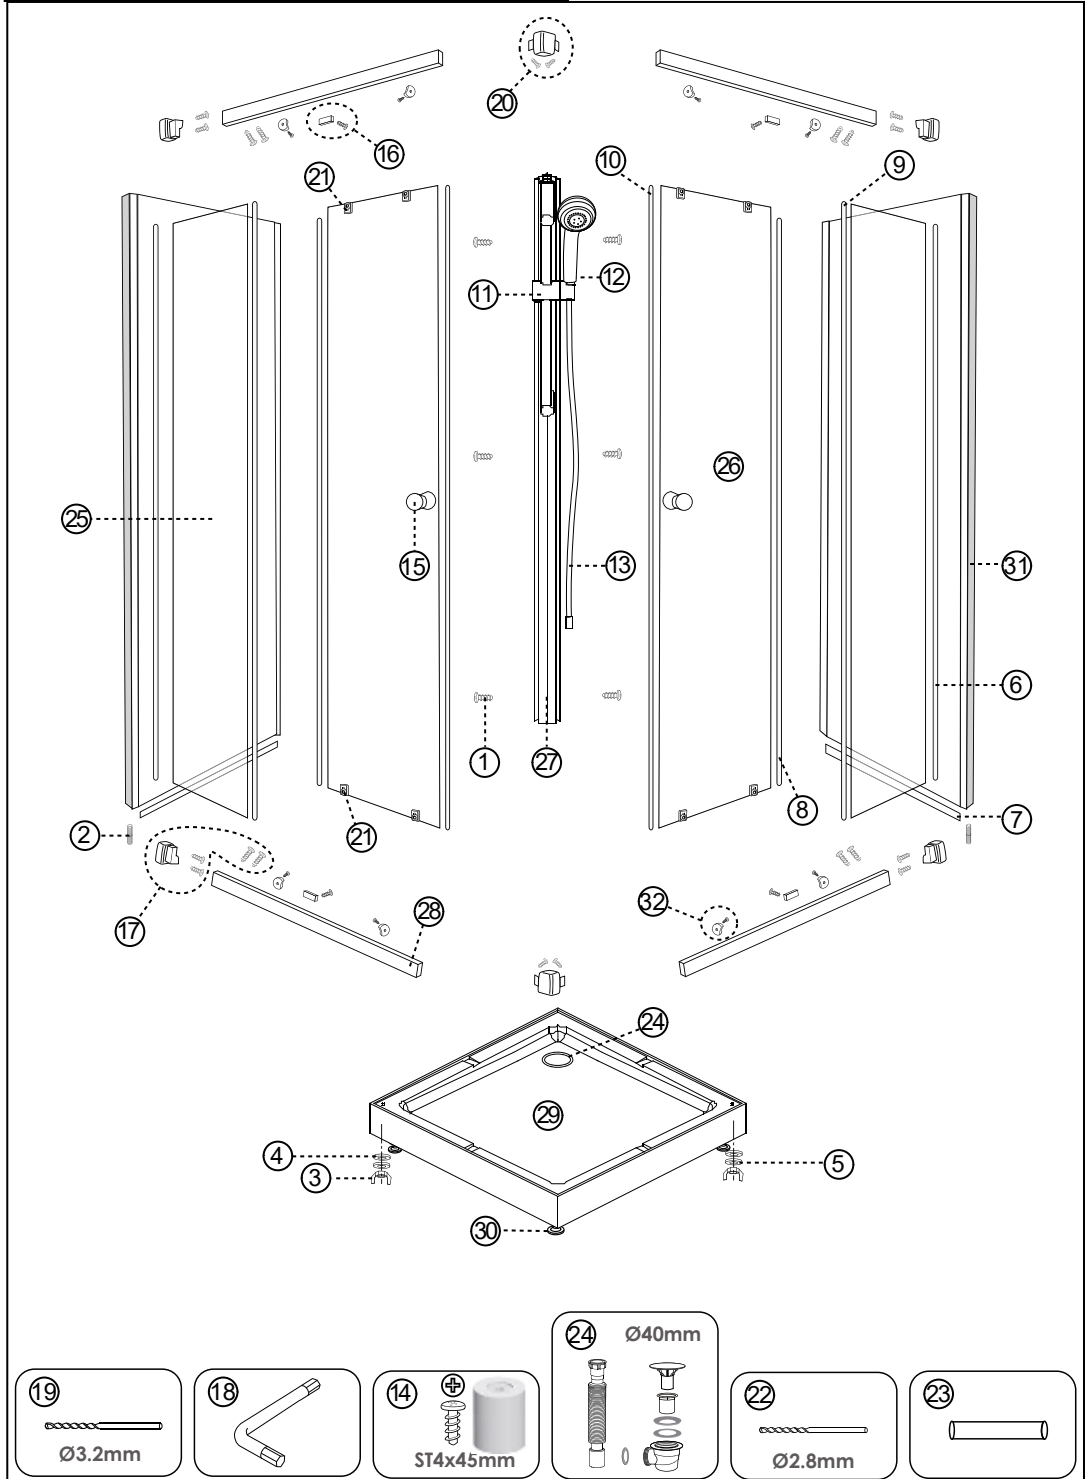

Exploded view / Sprängskiss

Drawing Nr.	Art Nr.	Description	Unit
1	95070	ST4x10mm screws	set
2		M6 - ST4.5 tray corner screw	set
3		Hexagon tail screw nut	set
4		Plastic M6 spacer	set
5		M6 washer bolt	set
18 & 23		Allen key & guide for screw	pc
19 & 22		2.8mm & 3.2mm drill bit	pc
6	95071	Back panel gasket	set
7		Back panel bottom gasket	set
8	95072	Door water protection gasket	set
9		Side panel water protection gasket	set
10		Magenetic door gasket	set
11	9261-B	Sliding bar	set
12	9321-G	Shower head	pc
13	9087	150cm shower hose	pc
14	9261-C	Sliding bar connector for Lake/Ocean	set
15	9400-B	Plastic handle set	set
16	9400-F	Glass clip set (lower & upper)	set
17	9400-E	Plastic connetor set with screws	set
20	9400-K	Plastic corner with screws	set
21	95073	Lower spring wheel	set
		Upper wheel	set
24	9400-AS	Drainage set	set
25	95083	Side panel glass 900mm	pc
	95084	Side panel glass 800mm	pc
	95085	Side panel glass 700mm	pc
26	95086	Door glass 900mm	pc
	95087	Door glass 800mm	pc
	95088	Door glass 700mm	pc
27	95078	Corner profile	pc
28	95089	Rail profile (900mm)	pc
	95090	Rail profile (800mm)	pc
	95091	Rail profile (700mm)	pc
29	2437	Tray for Square 900x900mm	pc
	2434	Tray for Square 800x800mm	pc
	2430	Tray for Square 700x900mm(Right Version)	pc
	2431	Tray for Square 700x900mm(Left Version)	pc
30	9400-AG	Adjustable tray legs bolts with PVC feet	pc
31	95075	Back panel without mixer hole(900mm)	pc
	95080	Back panel without mixer hole(800mm)	pc
	95076	Back panel with mixer hole(900mm)	pc
	95081	Back panel with mixer hole(800mm)	pc
	95082	Back panel with mixer hole(700mm)	pc
32	9400-M	Plastic door stopper with screws	set